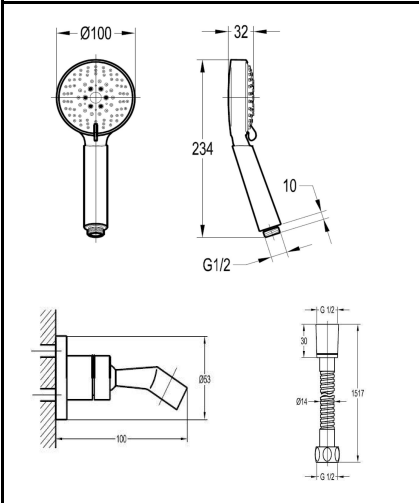

TECHNICAL DRAWING

REMARKS:

- Plating thickness passes AASS 24H test under lab conditions;

WARRANTY:

ROCELL BATHWARE guarantees all its Chrome plated ranges of mixers and taps for a period of 5 years and accessories 2 years from the date of purchase against defect of work or materials, except for the electronic parts and the internal components such as ceramic cartridges, handworks, headworks and thermostatic cartridges which are guaranteed for a period of 2 years.